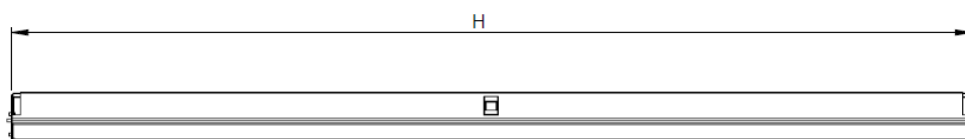

47U Cable Management Panel for DIGITUS® Server Cabinets

✓ Easy cable management

✓ 1 set= 2 pieces

✓ Holes for patch cable entry

✓ 1.5 mm steel sheet

Abstract

47U Cable Management Panel for DIGITUS® Server Cabinets, vertical mount, set= 2 pieces, color black (RAL 9005)

Features

- To fix at the top and the bottom of the cabinet, beside the mounting angles
- Hinged cover
- Holes for patch cable entry
- Height units: 47
- Dimensions (HxWxD): 2116x94x94 mm
- Packaging dimensions (HxWxD): 2240x180x150 mm
- Weight: 15.2 kg (net), 16.6 kg (gross)
- 1.5 mm steel sheet
- Set= 2 pieces
- Color black (RAL 9005)

Product Overview

Applicable on the left and the right side of the 19" mounting angles in DIGITUS® server cabinets with a width of 800 mm. Suitable for controlled managing of patch cables.

Product Number Information

DN-19 ORG-SRV-47U-SW

DIGITUS® 47U Cable Management Panel, vertical mount, 2116x94x94 mm, set= 2pcs., color black (RAL 9005), for DIGITUS® server cabinets

Technical Drawings

Front View