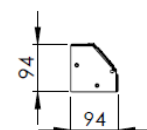

### Features

- To fix at the top and the bottom of the cabinet, beside the mounting angles
- Hinged cover
- Holes for patch cable entry
- Height units: 47
- Dimensions (HxWxD): 2116x94x94 mm
- Packaging dimensions (HxWxD): 2240x180x150 mm
- Weight: 15.2 kg (net), 16.6 kg (gross)
- 1.5 mm steel sheet
- Set= 2 pieces
- Color black (RAL 9005)

### Product Number Information

DN-19 ORG-SRV-47U-SW

DIGITUS® 47U Cable Management Panel, vertical mount, 2116x94x94 mm, set= 2pcs., color black (RAL 9005), for DIGITUS® server cabinets

### Technical Drawings

Front View

Side View